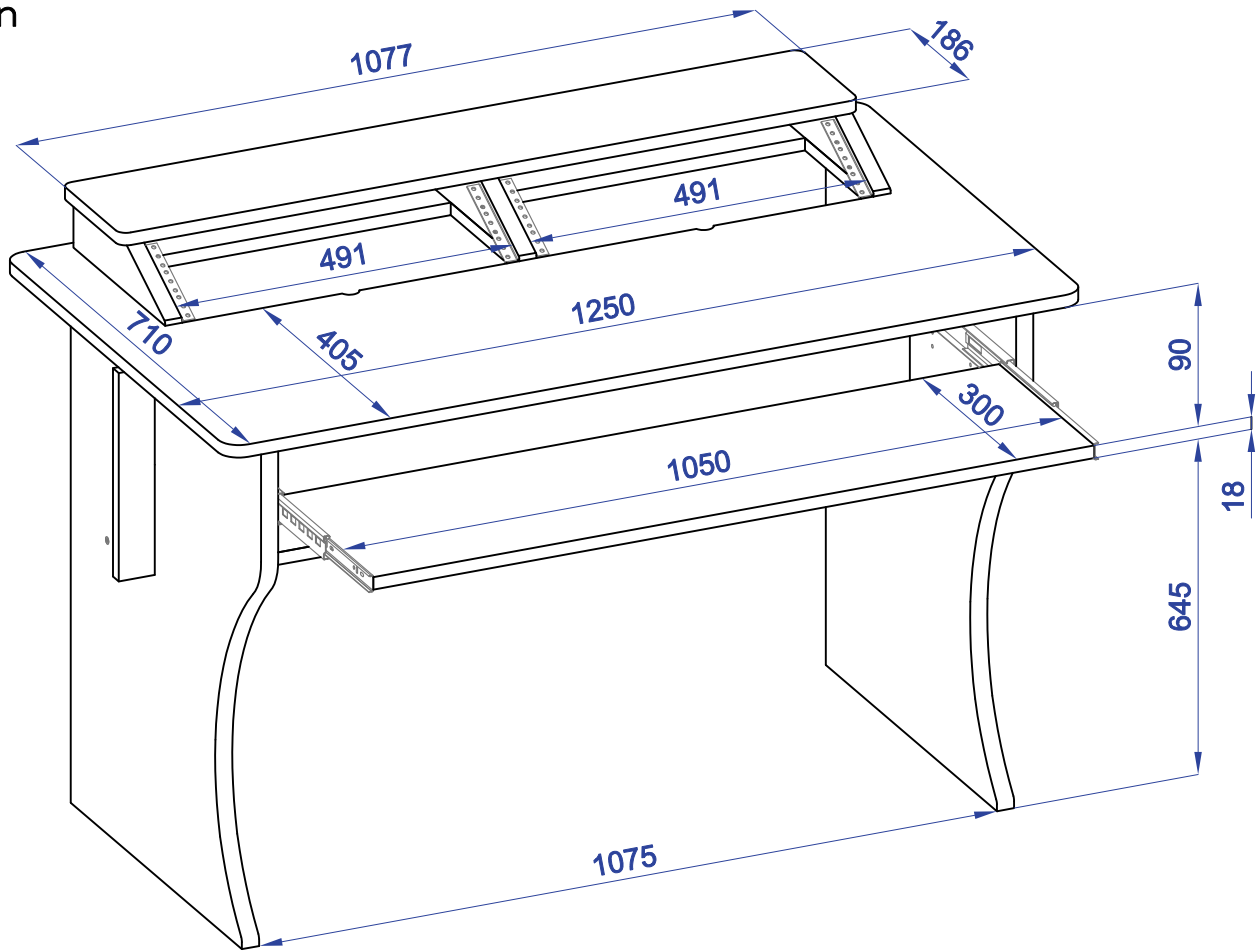

ComboDesk

Technical Plan

Side View

ComboDesk

Technical Plan

Iso View

Drawer Heights

	h	l
1st	90 mm	645 mm
2nd	110 mm	625 mm
3rd	130 mm	605 mm
4th	150 mm	585 mm