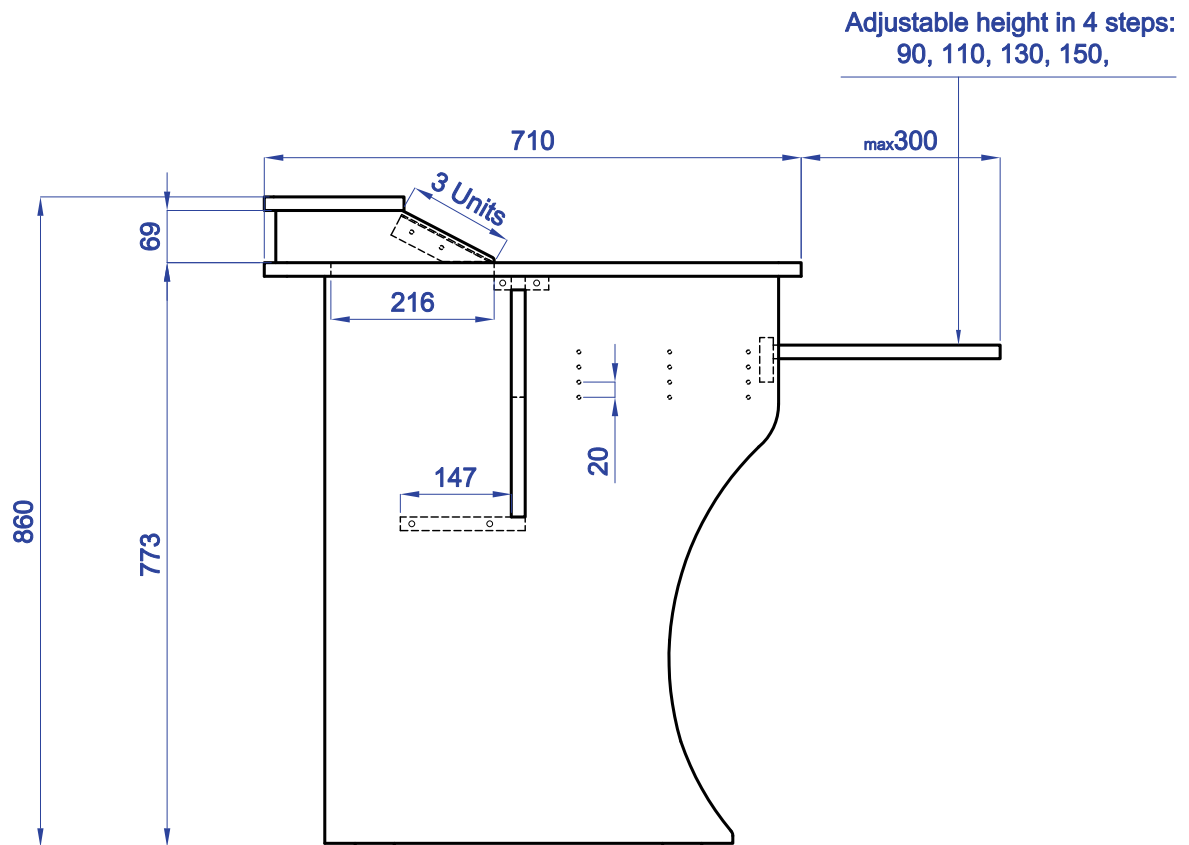

ComboDesk

Technical Plan

Side View

ComboDesk

Technical Plan

Iso View

Drawer Heights

	h	l
1st	90 mm	645 mm
2nd	110 mm	625 mm
3rd	130 mm	605 mm
4th	150 mm	585 mm